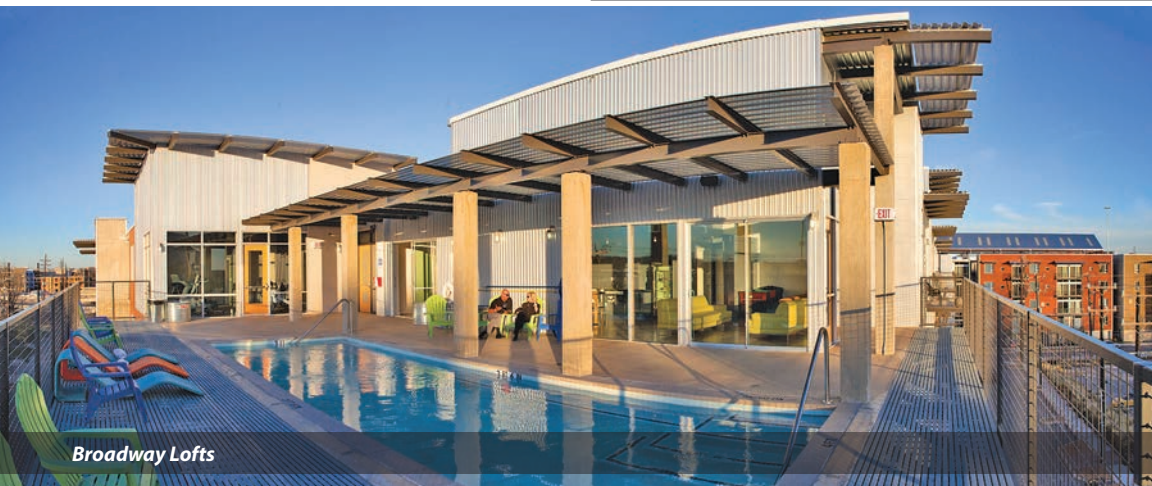

A Foundation of Excellence.

Broadway Lofts